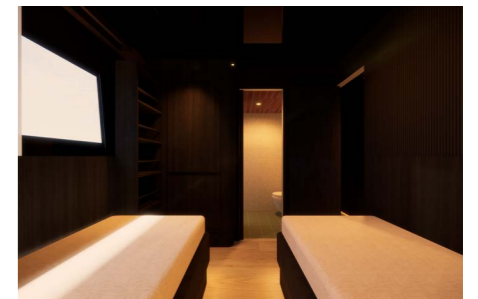

accessibility

beside the all main outdoor access this yacht also has an internal vertical circulation for service purposes and additional access during the raining season.

section

L01

level 01 consists of outdoor and indoor zone. the outdoors are connected with the L02 outdoor and act as an outdoor social space. the indoor are full of all bedrooms that divided into 3 type of rooms.

main living area

queen sized bedroom

queen sized bedroom

L03 indoor living area

wide view from the kitchen area

main living area

twin bed bedroom

twin bed bedroom