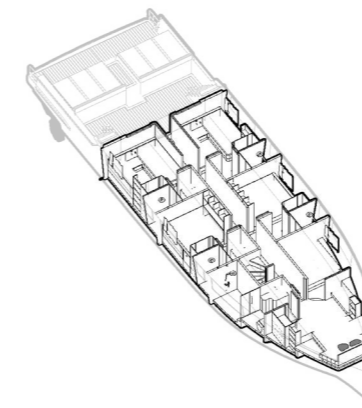

accessibility

beside the all main outdoor access this yacht also has an internal vertical circulation for service purposes and additional access during the raining season.

section

L01

level 01 consists of outdoor and indoor zone. the outdoors are connected with the L02 outdoor and act as an outdoor social space. the indoor are full of all bedrooms that divided into 3 type of rooms.

L02

level 02 consists of outdoor living and indoor living area with kitchen room that has a direct connection with L02. the front side of this level also provides a outdoor lounge area.

L03

level 03 consist of more private and technical area. it consist of more private living area and sunbathing area that also integrated with the cockpit room.