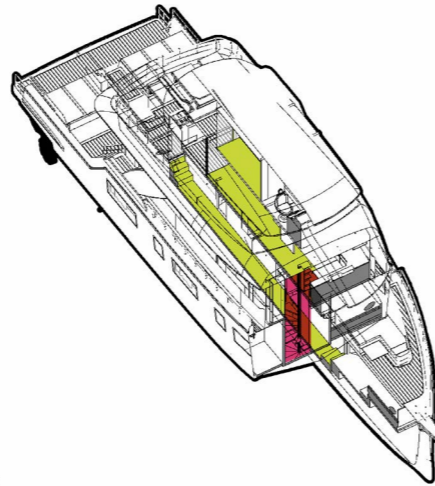

accessibility

beside the all main outdoor access this yacht also has an internal vertical circulation for service purposes and additional access during the raining season.

section

L01

level 01 consists of outdoor and indoor zone. the outdoors are connected with the L02 outdoor and act as an outdoor social space. the indoor are full of all bedrooms that divided into 3 type of rooms.

L02

level 02 consists of outdoor living and indoor living area with kitchen room that has a direct connection with L02. the front side of this level also provides a outdoor lounge area.

L03

level 03 consist of more private and technical area. it consist of more private living area and sunbathing area that also integrated with the cockpit room.