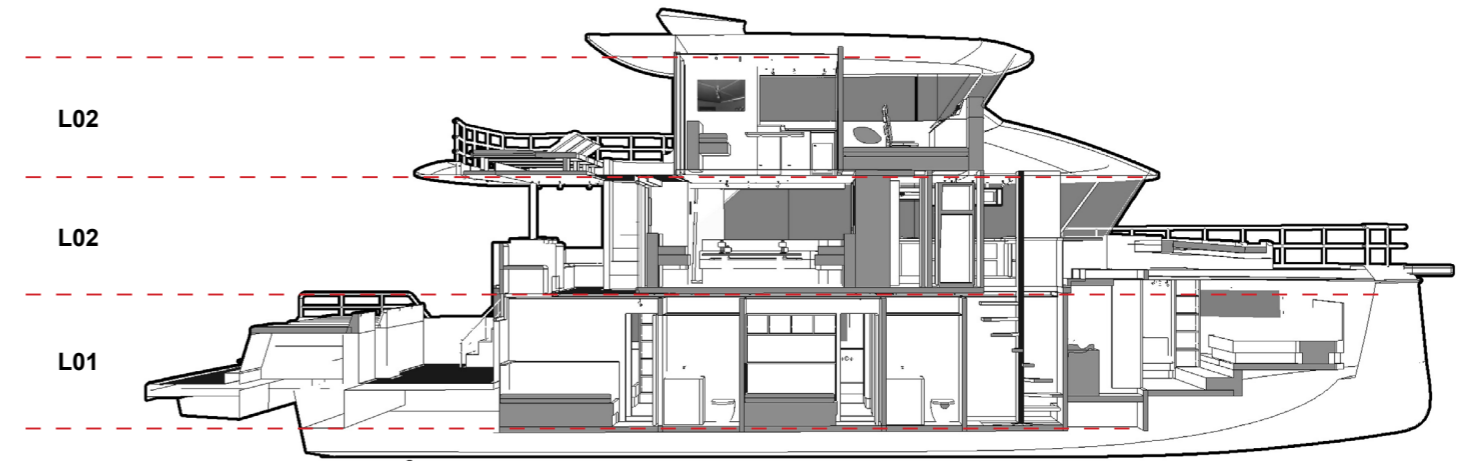

accessibility

beside the all main outdoor access this yacht also has an internal vertical circulation for service purposes and additional access during the raining season.

section

L01

level 01 consists of outdoor and indoor zone. the outdoors are connected with the L02 outdoor and act as an outdoor social space. the indoor are full of all bedrooms that divided into 3 type of rooms.

L02

level 02 consists of outdoor living and indoor living area with kitchen room that has a direct connection with L02. the front side of this level also provides a outdoor lounge area.

L03

level 03 consist of more private and technical area. it consist of more private living area and sunbathing area that also integrated with the cockpit room.

ATTACHMENT

dragon yacht thru the bird eye view

dragon yacht align with the horizon of
mother natura

roofop deck situation

entrance access

dragon yacht at dusk

L03 indoor living area

wide view from the kitchen area