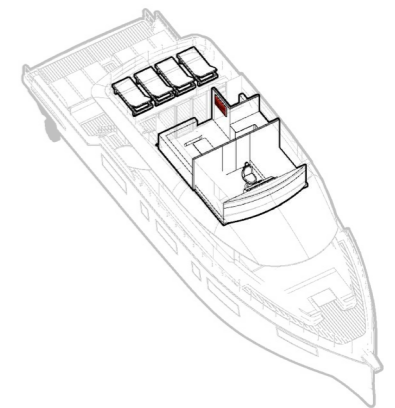

accessibility

beside the all main outdoor access this yacht also has an internal vertical circulation for service purposes and additional access during the raining season.

section

L01

level 01 consists of outdoor and indoor zone. the outdoors are connected with the L02 outdoor and act as an outdoor social space. the indoor are full of all bedrooms that divided into 3 type of rooms.

L02

level 02 consists of outdoor living and indoor living area with kitchen room that has a direct connection with L02. the front side of this level also provides a outdoor lounge area.

L03

level 03 consist of more private and technical area. it consist of more private living area and sunbathing area that also integrated with the cockpit room.

ATTACHMENT

dragon yacht thru the bird eye view

dragon yacht align with the horizon of
mother natura

roofop deck situation

entrance access

dragon yacht at dusk

L03 indoor living area

wide view from the kitchen area