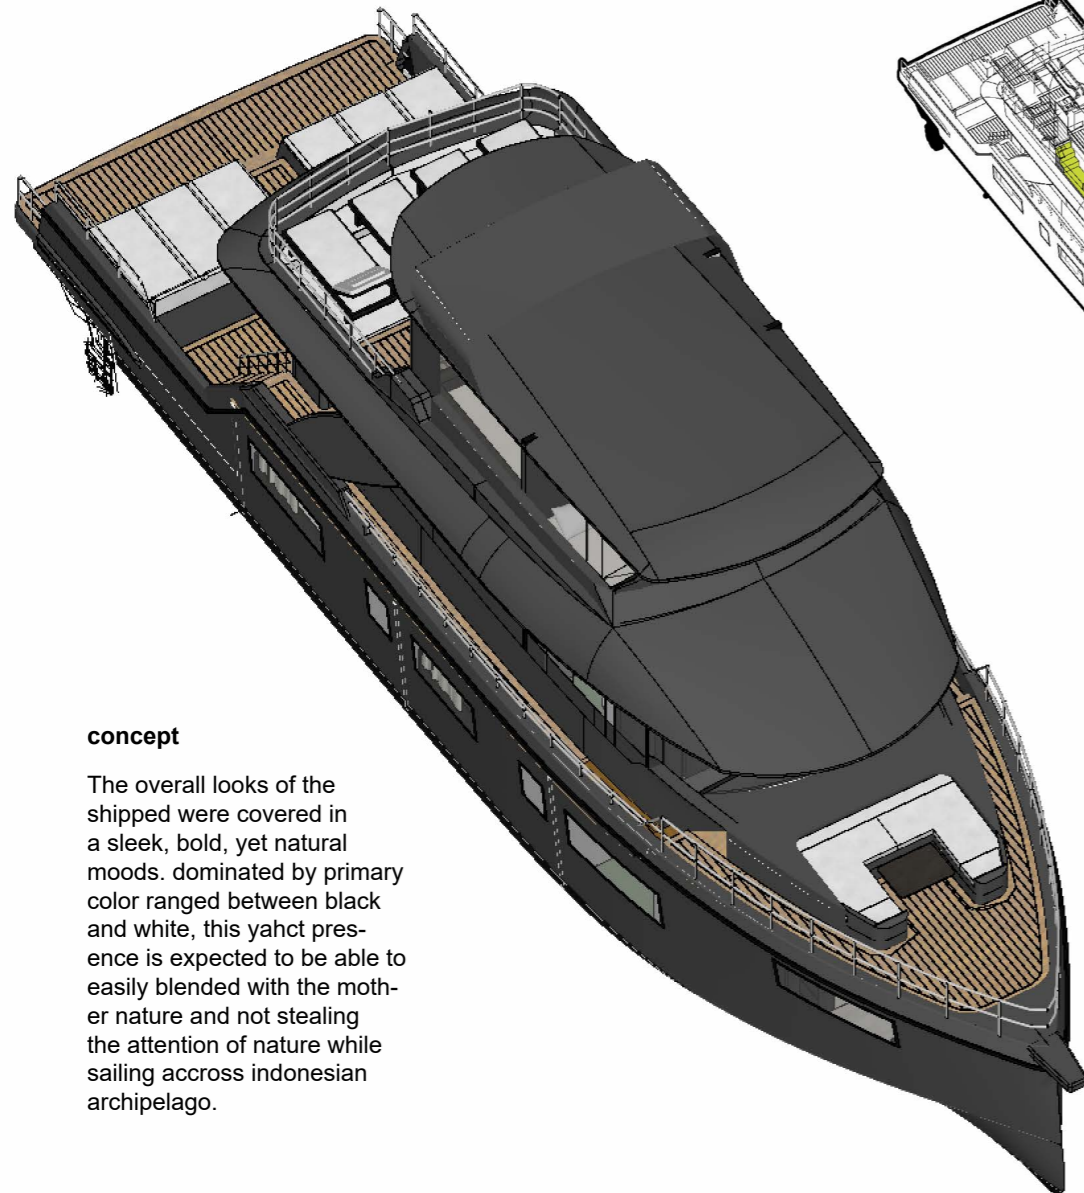

the project was really interesting because this is the very first time we're involved in a non-building project that will be built on the same year we finish the design.

Tags : *Yacht, Leisure, Vehicle, Interior, Styling, Labuan Bajo, Jakarta, Private, Collaborative Work*

probono project research project
 commission project workshop
 built project exhibition

DESIGN OVERVIEW

axonometry

concept

The overall looks of the shipped were covered in a sleek, bold, yet natural moods. dominated by primary color ranged between black and white, this yahct presence is expected to be able to easily blended with the mother nature and not stealing the attention of nature while sailing accross indonesian archipelago.

accessibility

beside the all main outdoor access this yacht also has an internal vertical circulation for service purposes and additional access during the raining season.

section

L01

level 01 consists of outdoor and indoor zone. the outdoors are connected with the L02 outdoor and act as an outdoor social space. the indoor are full of all bedrooms that divided into 3 type of rooms.