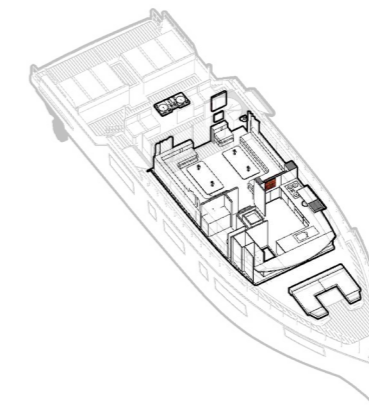

accessibility

beside the all main outdoor access this yacht also has an internal vertical circulation for service purposes and additional access during the raining season.

section

L01

level 01 consists of outdoor and indoor zone. the outdoors are connected with the L02 outdoor and act as an outdoor social space. the indoor are full of all bedrooms that divided into 3 type of rooms.

L02

level 02 consists of outdoor living and indoor living area with kitchen room that has a direct connection with L02. the front side of this level also provides a outdoor lounge area.

L03

level 03 consist of more private and technical area. it consist of more private living area and sunbathing area that also integrated with the cockpit room.

ATTACHMENT

dragon yacht thru the bird eye view

dragon yacht align with the horizon of
mother natura

roofop deck situation

entrance access

dragon yacht at dusk

L03 indoor living area

wide view from the kitchen area